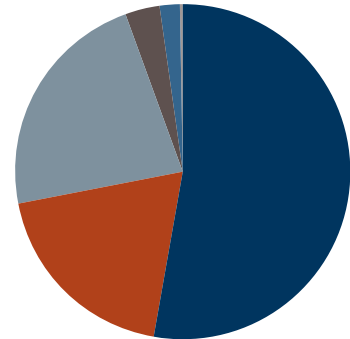

financials

FUNDING FOR OPERATIONS

Distributions from investments	$96,664	53%
Membership fees	$33,410	18%
Unrestricted donations	$40,857	23%
Events/conferences	$6,383	4%
Publications	$2,685	1.8%
Other	$427	0.2%

TOTAL $180,426

SUMMARY OF EXPENSES

Salaries and benefits	$64,813	39.0%
Publications	$54,626	33.0%
Professional services	$19,296	12.0%
Events	$8,235	5.0%
Administrative supplies and services	$6,883	4.0%
Outreach	$3,821	2.5%
All Other	$7,231	4.5%

TOTAL $164,905