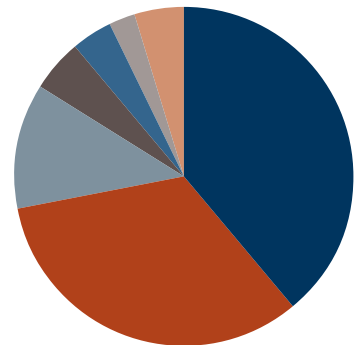

INVESTED FUND BALANCES

Market value as of December 31, 2016

O. E. Rølvaag Memorial Fund (Endowed Fund for Operations)	$939,848
Theodore C. Blegen Fellowship Fund (Editor's Fund)	$391,684
Sigvald Quale Norwegian Society Fund	$223,332
Operating and Temporarily Restricted Funds	$377,945
TOTAL	1,932,809