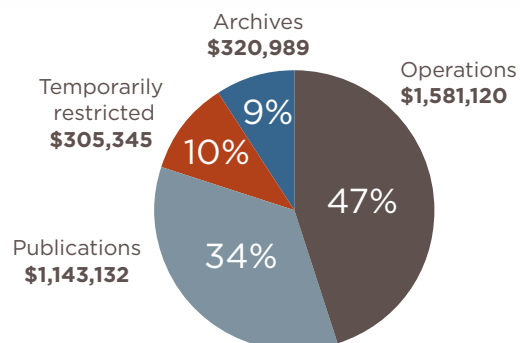

Financials

SUMMARY OF INCOME

Investment income and interest	$91,033	45%
Donations	$58,904	29%
Membership fees	$33,475	16%
Events and conferences	$11,660	6%
Books sales and royalties	$6,481	3%
Other	$1,504	1%
TOTAL INCOME	$203,057	100%

SUMMARY OF EXPENSES

Salaries and benefits	$103,170	57%
Administrative and supplies	$26,916	15%
Contract labor	$22,100	12%
Publications	$10,358	6%
Grants	$10,000	6%
Professional fees	$4,710	3%
Meetings and events	$3,011	2%
TOTAL EXPENSES	$180,265	100%

Full financials are available upon request.
Contact naa@stolaf.edu or call 507-786-3221.

INVESTED FUND BALANCES

Market value as of December 31, 2019

O. E. Rølvaag Memorial Fund	$1,182,212
Other Operations	$398,908
Theodore C. Blegen Fellowship Fund	$511,336
Bjork Fund	$522,101
Other Publications	$109,695
Fosholt Fund for Archives	$320,989
Sigvald Quale Norwegian Society Fund	$280,924
Other temporarily restricted	$24,421
TOTAL	$3,350,586

ENDOWED FUNDS BY USE