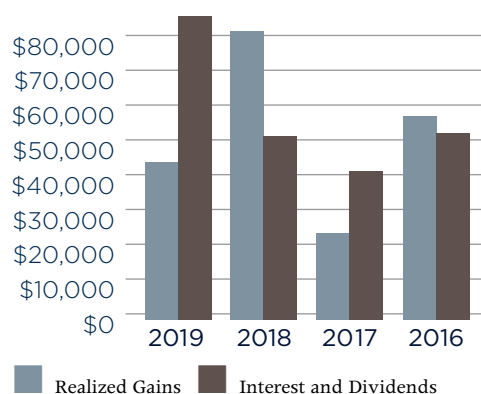

INVESTMENT INCOME